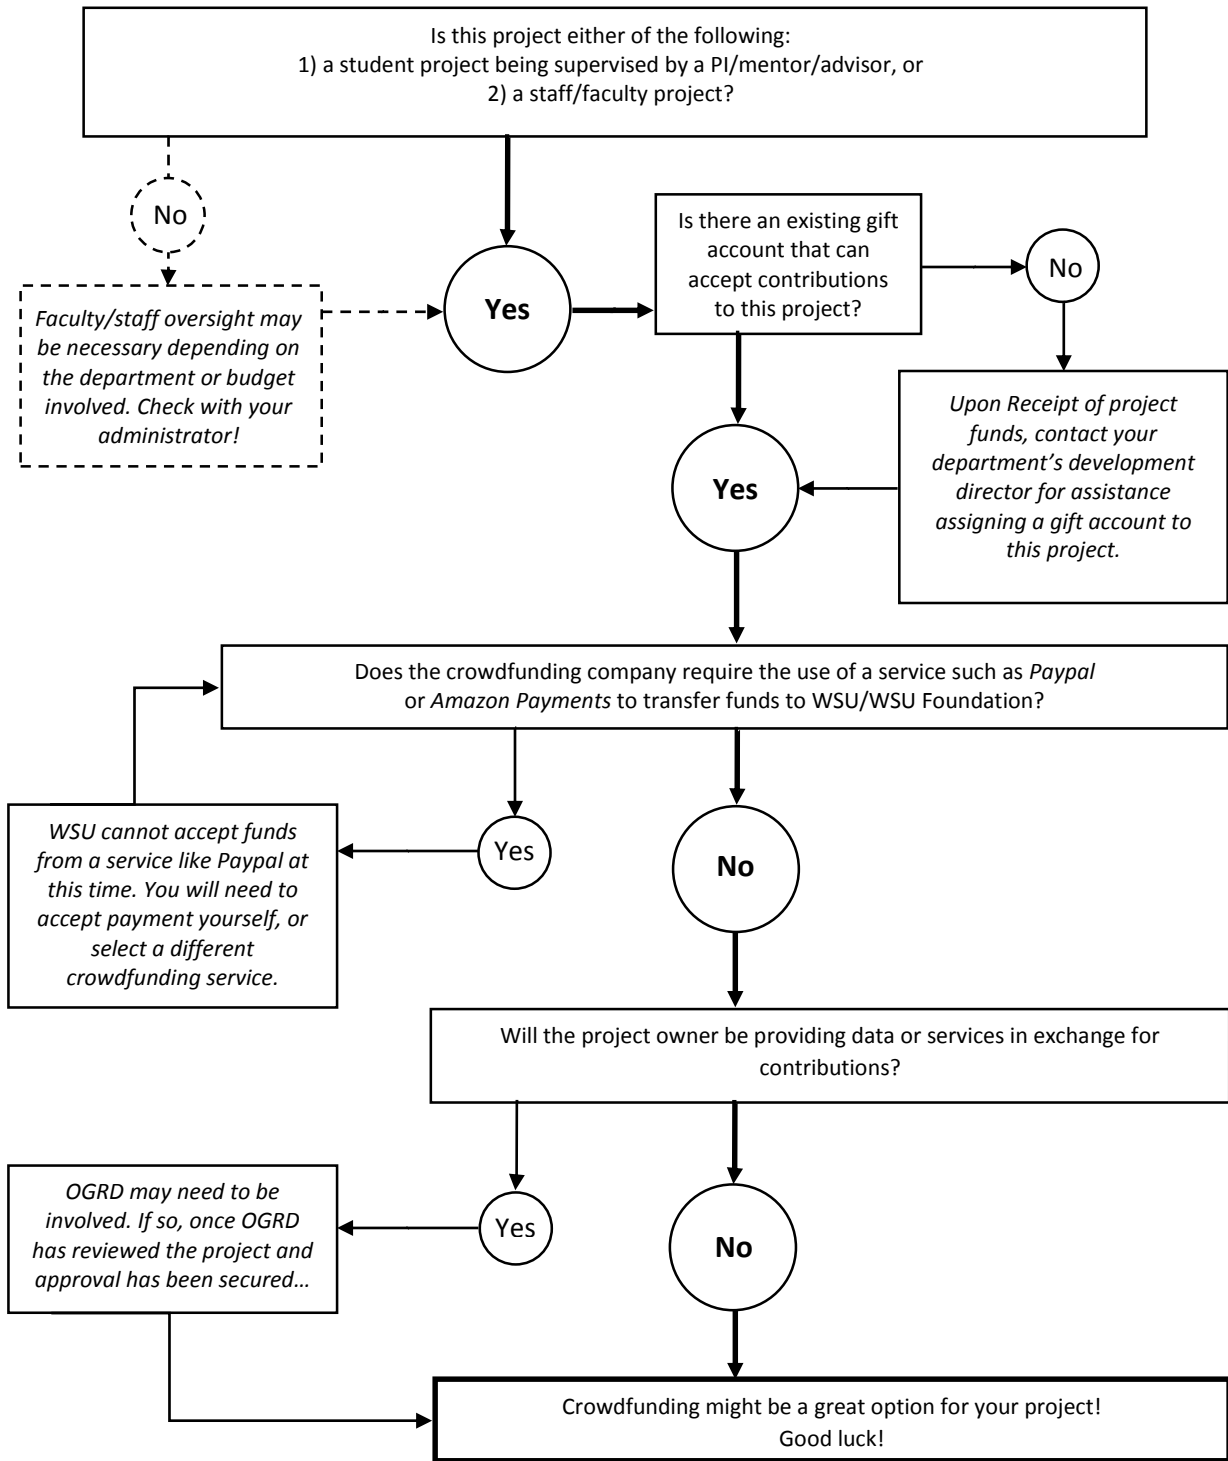

Is this project a good candidate for crowdfunding?

Questions?
Contact Char Tolonie
WSU Foundation
509-335-6686